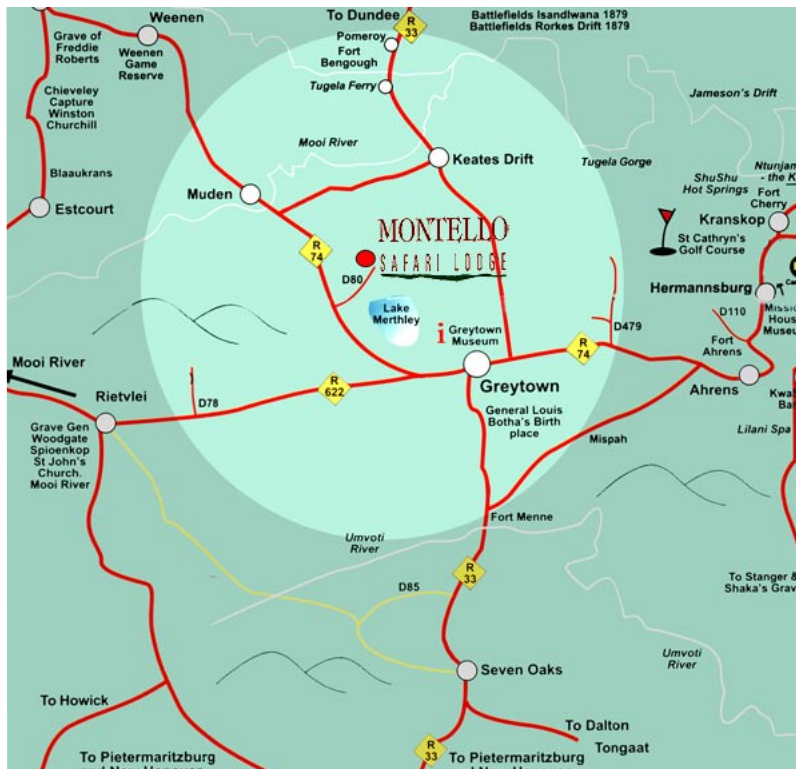

Welcome to

MONTELLO SAFARI LODGE

Directions

From Pietermaritzburg take the Greytown road (R 33) to Greytown. When arriving in Greytown turn left onto the Muden road (R 74) at the first traffic light. Continue for 10 km to the signboard Montello. Turn right onto the district road (D 80) and continue for 4 km. At the next Montello sign turn left and proceed through the gate. Continue along the dirt road for another 6 km:
Welcome to **Montello Safari Lodge!**